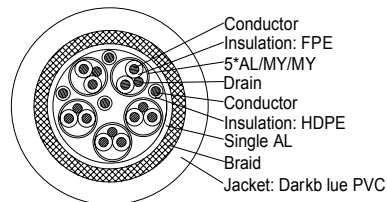

General

Operating temperature from / to (°C):	-10 / +80
Warranty (years):	10

clicktronic®

entertainment.
pure.

casual

DisplayPort plug

HDMI™ plug (type A)

Cross section