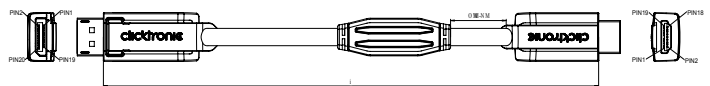

DisplayPort plug

HDMI™ plug (type A)