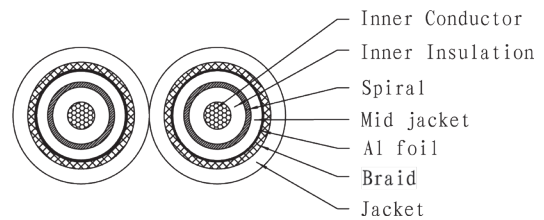

clicktronic[®]
entertainment.
pure.

casual

 3.5 mm STEREO plug

 2 x RCA plug (RCA)

Cross section

Wiring diagram

MP3 Adaptor cable

additional adapter for MP3 Player, iPod, and Smartphone