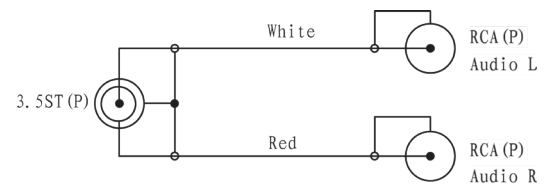

clicktronic[®]
entertainment.
pure.

casual

 3.5 mm STEREO plug

 2 x RCA plug (RCA)

Cross section

Wiring diagram

MP3 Adaptor cable

additional adapter for MP3 Player, iPod, and Smartphone