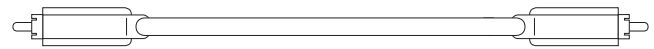

clicktronic®

entertainment.
pure.

casual

RCA plug (RCA)

RCA plug (RCA)

Cross section

Wiring diagram

Designed in Germany

10 Years Warranty
High-Quality Assurance

OFC
99.99% Oxygen Free Copper

24 Carat Gold
Anti Resistance Connections

2x
Cable Shielding

Audio cable

cinch coaxial cable for dynamic audio sound

Article no.	Cable lengths (m)	Packaging dimensions (mm)	Weight (kg)	Figure	EAN Code
70442	0.50	Single carton: 185 x 80 x 25 Master carton (40 pcs.): 400 x 295 x 235	Single carton: 0.07 Master carton: 4.00		4 040849 704420
70443	1.00	Single carton: 185 x 80 x 25 Master carton (40 pcs.): 400 x 295 x 235	Single carton: 0.09 Master carton: 5.10		4 040849 704437
70445	2.00	Single carton: 185 x 80 x 35 Master carton (30 pcs.): 425 x 270 x 235	Single carton: 0.14 Master carton: 5.30		4 040849 704451
70446	3.00	Single carton: 185 x 180 x 40 Master carton (24 pcs.): 400 x 285 x 435	Single carton: 0.23 Master carton: 6.90		4 040849 704468
70447	5.00	Single carton: 185 x 180 x 40 Master carton (24 pcs.): 400 x 285 x 435	Single carton: 0.32 Master carton: 8.90		4 040849 704475
70448	7.50	Single carton: 185 x 180 x 55 Master carton (20 pcs.): 400 x 310 x 435	Single carton: 0.45 Master carton: 11.00		4 040849 704482
70449	10.0	Single carton: 185 x 180 x 55 Master carton (20 pcs.): 400 x 310 x 435	Single carton: 0.55 Master carton: 12.30		4 040849 704499
70451	15.00	Single carton: 185 x 180 x 75 Master carton (16 pcs.): 400 x 335 x 435	Single carton: 0.77 Master carton: 14.30		4 040849 704512
70452	20.00	Single carton: 185 x 180 x 75 Master carton (16 pcs.): 400 x 335 x 435	Single carton: 0.99 Master carton: 17.10		4 040849 704529