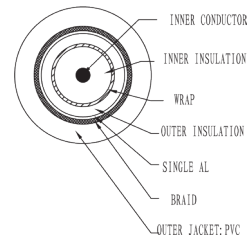

clicktronic®

entertainment.
pure.

casual

RCA plug (RCA)

RCA plug (RCA)

Cross section

Wiring diagram

Designed in Germany

10 Years Warranty
High-Quality Assurance

OFC
99.99% Oxygen Free Copper

24 Carat Gold
Anti Resistance Connections

2x
Cable Shielding

Audio cable

cinch coaxial cable for dynamic audio sound

Article no.	Cable lengths (m)	Packaging dimensions (mm)	Weight (kg)	Figure	EAN Code
70442	0.50	Single carton: 185 x 80 x 25 Master carton (40 pcs.): 400 x 295 x 235	Single carton: 0.07 Master carton: 4.00		4 040849 704420
70443	1.00	Single carton: 185 x 80 x 25 Master carton (40 pcs.): 400 x 295 x 235	Single carton: 0.09 Master carton: 5.10		4 040849 704437
70445	2.00	Single carton: 185 x 80 x 35 Master carton (30 pcs.): 425 x 270 x 235	Single carton: 0.14 Master carton: 5.30		4 040849 704451
70446	3.00	Single carton: 185 x 180 x 40 Master carton (24 pcs.): 400 x 285 x 435	Single carton: 0.23 Master carton: 6.90		4 040849 704468
70447	5.00	Single carton: 185 x 180 x 40 Master carton (24 pcs.): 400 x 285 x 435	Single carton: 0.32 Master carton: 8.90		4 040849 704475
70448	7.50	Single carton: 185 x 180 x 55 Master carton (20 pcs.): 400 x 310 x 435	Single carton: 0.45 Master carton: 11.00		4 040849 704482
70449	10.0	Single carton: 185 x 180 x 55 Master carton (20 pcs.): 400 x 310 x 435	Single carton: 0.55 Master carton: 12.30		4 040849 704499
70451	15.00	Single carton: 185 x 180 x 75 Master carton (16 pcs.): 400 x 335 x 435	Single carton: 0.77 Master carton: 14.30		4 040849 704512
70452	20.00	Single carton: 185 x 180 x 75 Master carton (16 pcs.): 400 x 335 x 435	Single carton: 0.99 Master carton: 17.10		4 040849 704529