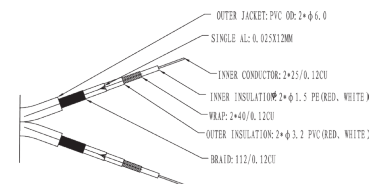

cable

Type:	Round cable
Length (m):	0.5 1 2 3 5 7.5 10 15 20
Inner conductor material:	OFC (sauerstofffreies Kupfer)
Inner conductor diameter (mm):	25 x 0.120
AWG:	23
Number of shieldings:	2 x
Type of 1st shielding	Aluminium foil
Type of 2nd shielding	Copper braid 48 wires x 0.12 mm cross section
Outer sheath material:	highly elastic PVC
Outer sheath diameter (mm):	7.5
Kink protection:	on both sides

entertainment.
pure.

casual

Cross section

Wiring diagram

Stereo audio cable

cinch coaxial cable for powerful stereo sound

Article no.	Cable lengths (m)	Packaging dimensions (mm)	Weight (kg)	Figure	EAN Code
70376	0.50	Single carton: 185 x 80 x 25 Master carton (40 pcs.): 400 x 295 x 235	Single carton: 0.11 Master carton: 5.70		4 040849 703768
70377	1.00	Single carton: 185 x 80 x 35 Master carton (30 pcs.): 400 x 270 x 235	Single carton: 0.15 Master carton: 5.40		4 040849 703775
70379	2.00	Single carton: 185 x 180 x 40 Master carton (24 pcs.): 400 x 285 x 435	Single carton: 0.26 Master carton: 8.00		4 040849 703799
70380	3.00	Single carton: 185 x 180 x 40 Master carton (24 pcs.): 400 x 285 x 435	Single carton: 0.33 Master carton: 9.40		4 040849 703805
70381	5.00	Single carton: 185 x 180 x 55 Master carton (20 pcs.): 400 x 310 x 435	Single carton: 0.48 Master carton: 10.90		4 040849 703812
70382	7.50	Single carton: 185 x 180 x 55 Master carton (20 pcs.): 400 x 310 x 435	Single carton: 0.65 Master carton: 14.00		4 040849 703829
70383	10.0	Single carton: 185 x 180 x 75 Master carton (16 pcs.): 400 x 335 x 435	Single carton: 0.84 Master carton: 15.00		4 040849 703836
70385	15.00	Single carton: 370 x 180 x 70 Master carton (8 pcs.): 400 x 315 x 420	Single carton: 1.29 Master carton: 12.00		4 040849 703850
70386	20.00	Single carton: 370 x 180 x 70 Master carton (8 pcs.): 400 x 315 x 420	Single carton: 1.64 Master carton: 14.70		4 040849 703867