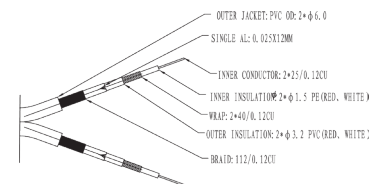

cable

Type:	Round cable
Length (m):	0.5 1 2 3 5 7.5 10 15 20
Inner conductor material:	OFC (sauerstofffreies Kupfer)
Inner conductor diameter (mm):	25 x 0.120
AWG:	23
Number of shieldings:	2 x
Type of 1st shielding	Aluminium foil
Type of 2nd shielding	Copper braid 48 wires x 0.12 mm cross section
Outer sheath material:	highly elastic PVC
Outer sheath diameter (mm):	7.5
Kink protection:	on both sides

entertainment.
pure.

casual

Cross section

Wiring diagram

Stereo audio cable

cinch coaxial cable for powerful stereo sound

Article no.	Cable lengths (m)	Packaging dimensions (mm)	Weight (kg)	Figure	EAN Code
70376	0.50	Single carton: 185 x 80 x 25 Master carton (40 pcs.): 400 x 295 x 235	Single carton: 0.11 Master carton: 5.70		4 040849 703768
70377	1.00	Single carton: 185 x 80 x 35 Master carton (30 pcs.): 400 x 270 x 235	Single carton: 0.15 Master carton: 5.40		4 040849 703775
70379	2.00	Single carton: 185 x 180 x 40 Master carton (24 pcs.): 400 x 285 x 435	Single carton: 0.26 Master carton: 8.00		4 040849 703799
70380	3.00	Single carton: 185 x 180 x 40 Master carton (24 pcs.): 400 x 285 x 435	Single carton: 0.33 Master carton: 9.40		4 040849 703805
70381	5.00	Single carton: 185 x 180 x 55 Master carton (20 pcs.): 400 x 310 x 435	Single carton: 0.48 Master carton: 10.90		4 040849 703812
70382	7.50	Single carton: 185 x 180 x 55 Master carton (20 pcs.): 400 x 310 x 435	Single carton: 0.65 Master carton: 14.00		4 040849 703829
70383	10.0	Single carton: 185 x 180 x 75 Master carton (16 pcs.): 400 x 335 x 435	Single carton: 0.84 Master carton: 15.00		4 040849 703836
70385	15.00	Single carton: 370 x 180 x 70 Master carton (8 pcs.): 400 x 315 x 420	Single carton: 1.29 Master carton: 12.00		4 040849 703850
70386	20.00	Single carton: 370 x 180 x 70 Master carton (8 pcs.): 400 x 315 x 420	Single carton: 1.64 Master carton: 14.70		4 040849 703867